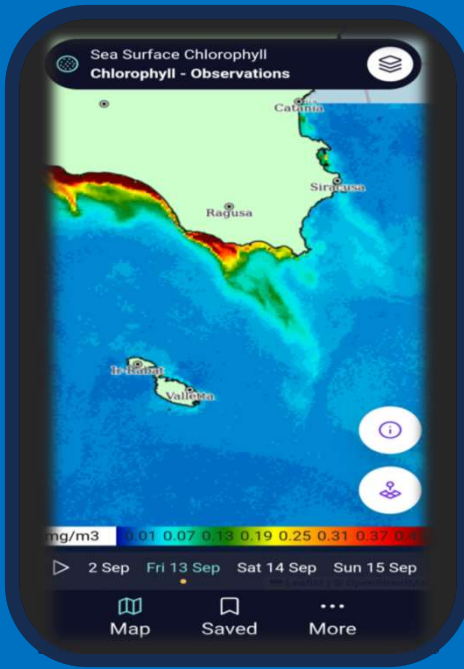

Exploiting Earth Observations to benefit Society

STREAM project connecting space data to society

www.stream-srf.com

STREAM is a Xjenza Malta Space Research Fund project intended to provide personalised on-demand satellite earth observations to users via dedicated downstream services, easily accessible over on the web, mobile and tablets, in user-friendly formats. The project delivers a prototype digital platform with state-of-the-art data and information services tailor-made to serve local stakeholders, operators, economic endeavours and general users to optimize, empower and enhance their activities, operations and products.

Innovation in STREAM
Zoom, select and get
satellite data where and
when you need

Project led by the Malta College of Arts, Science & Technology
Project Partners

Project Leader: Prof. Aldo Drago
aldo.drago@mcast.edu.mt

What to find in the App

SST and CHLL satellite data and forecasts

Added value derived data layers

View and access historical data and climatologies

Personalised viewing and download data on-demand

Alerts for user-selected thresholds