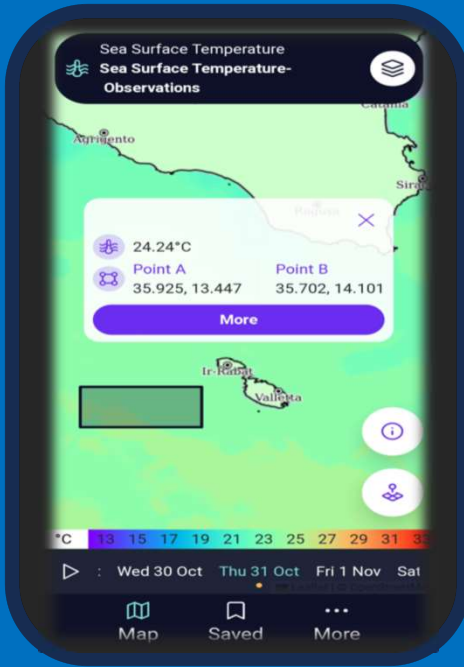

Exploiting Earth Observations to benefit Society

STREAM project connecting space data to society

www.stream-srf.com

STREAM is a Xjenza Malta Space Research Fund project intended to provide personalised on-demand satellite earth observations to users via dedicated downstream services, easily accessible over on the web, mobile and tablets, in user-friendly formats. The project delivers a prototype digital platform with state-of-the-art data and information services tailor-made to serve local stakeholders, operators, economic endeavours and general users to optimize, empower and enhance their activities, operations and products.

Innovation in STREAM
Zoom, select and get
satellite data where and
when you need

Project led by the Malta College of Arts, Science & Technology
Project Partners

Project Leader: Prof. Aldo Drago
aldo.drago@mcast.edu.mt

What to find in the App

SST and CHLL satellite data and forecasts

Added value derived data layers

View and access historical data and climatologies

Personalised viewing and download data on-demand

Alerts for user-selected thresholds