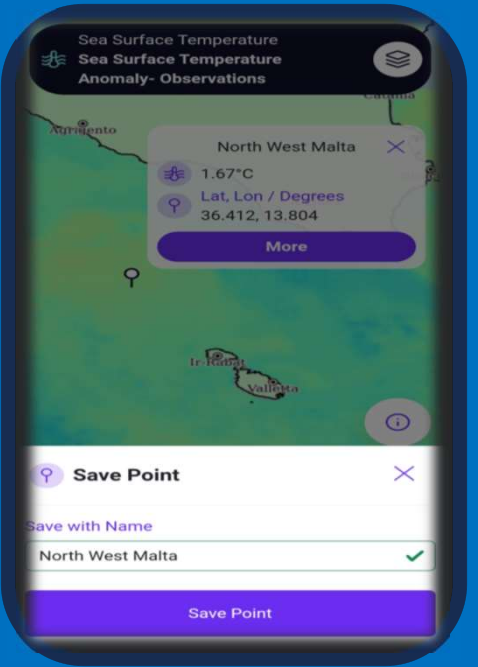

Exploiting Earth Observations to benefit Society

STREAM project connecting space data to society

www.stream-srf.com

STREAM is a Xjenza Malta Space Research Fund project intended to provide personalised on-demand satellite earth observations to users via dedicated downstream services, easily accessible over on the web, mobile and tablets, in user-friendly formats. The project delivers a prototype digital platform with state-of-the-art data and information services tailor-made to serve local stakeholders, operators, economic endeavours and general users to optimize, empower and enhance their activities, operations and products.

Innovation in STREAM
Zoom, select and get
satellite data where and
when you need

Project led by the Malta College of Arts, Science & Technology
Project Partners

Project Leader: Prof. Aldo Drago
aldo.drago@mcast.edu.mt

What to find in the App

SST and CHLL satellite data and forecasts

Added value derived data layers

View and access historical data and climatologies

Personalised viewing and download data on-demand

Alerts for user-selected thresholds