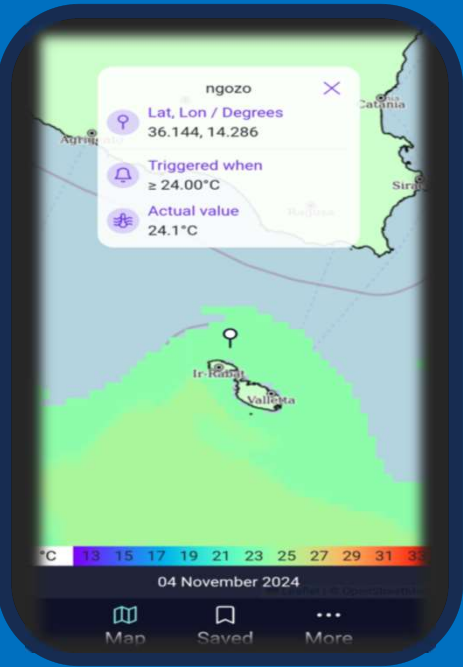

Exploiting Earth Observations to benefit Society

STREAM project connecting space data to society

www.stream-srf.com

STREAM is a Xjenza Malta Space Research Fund project intended to provide personalised on-demand satellite earth observations to users via dedicated downstream services, easily accessible over on the web, mobile and tablets, in user-friendly formats. The project delivers a prototype digital platform with state-of-the-art data and information services tailor-made to serve local stakeholders, operators, economic endeavours and general users to optimize, empower and enhance their activities, operations and products.

Innovation in STREAM
Zoom, select and get
satellite data where and
when you need

Project led by the Malta College of Arts, Science & Technology
Project Partners

Project Leader: Prof. Aldo Drago
aldo.drago@mcast.edu.mt

What to find in the App

SST and CHLL satellite data and forecasts

Added value derived data layers

View and access historical data and climatologies

Personalised viewing and download data on-demand

Alerts for user-selected thresholds